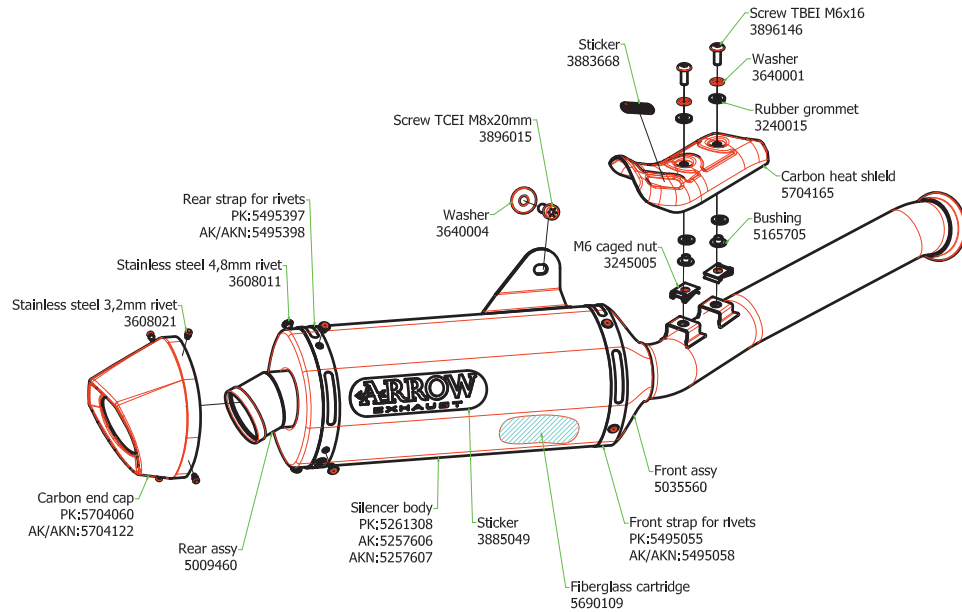

KTM 790 ADVENTURE

71904PK HOMOLOGATED TITANIUM SILENCER

71904AK HOMOLOGATED ALUMINIUM SILENCER

71904AKN HOMOLOGATED ALUMINIUM "DARK" SILENCER

72508SK HOMOLOGATED TITANIUM SILENCER

72508SKN HOMOLOGATED TITANIUM "DARK" SILENCER

71719MI NON CATALYTIC CENTRAL PIPE

GP0049