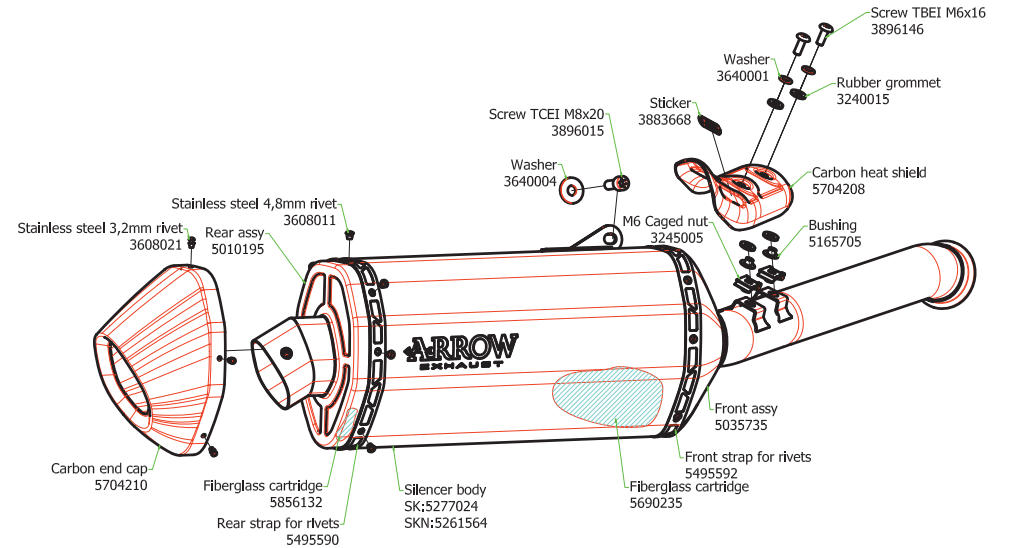

KTM 790 ADVENTURE

71904PK HOMOLOGATED TITANIUM SILENCER

71904AK HOMOLOGATED ALUMINIUM SILENCER

71904AKN HOMOLOGATED ALUMINIUM "DARK" SILENCER

72508SK HOMOLOGATED TITANIUM SILENCER

72508SKN HOMOLOGATED TITANIUM "DARK" SILENCER

71719MI NON CATALYTIC CENTRAL PIPE

GP0049