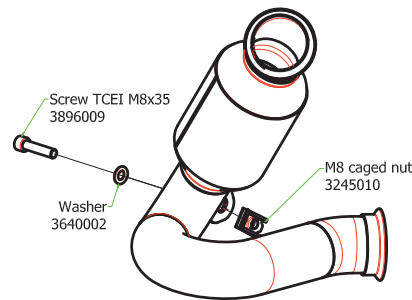

KTM 790 ADVENTURE

71904PK HOMOLOGATED TITANIUM SILENCER

71904AK HOMOLOGATED ALUMINIUM SILENCER

71904AKN HOMOLOGATED ALUMINIUM "DARK" SILENCER

72508SK HOMOLOGATED TITANIUM SILENCER

72508SKN HOMOLOGATED TITANIUM "DARK" SILENCER

71719MI NON CATALYTIC CENTRAL PIPE

GP0049