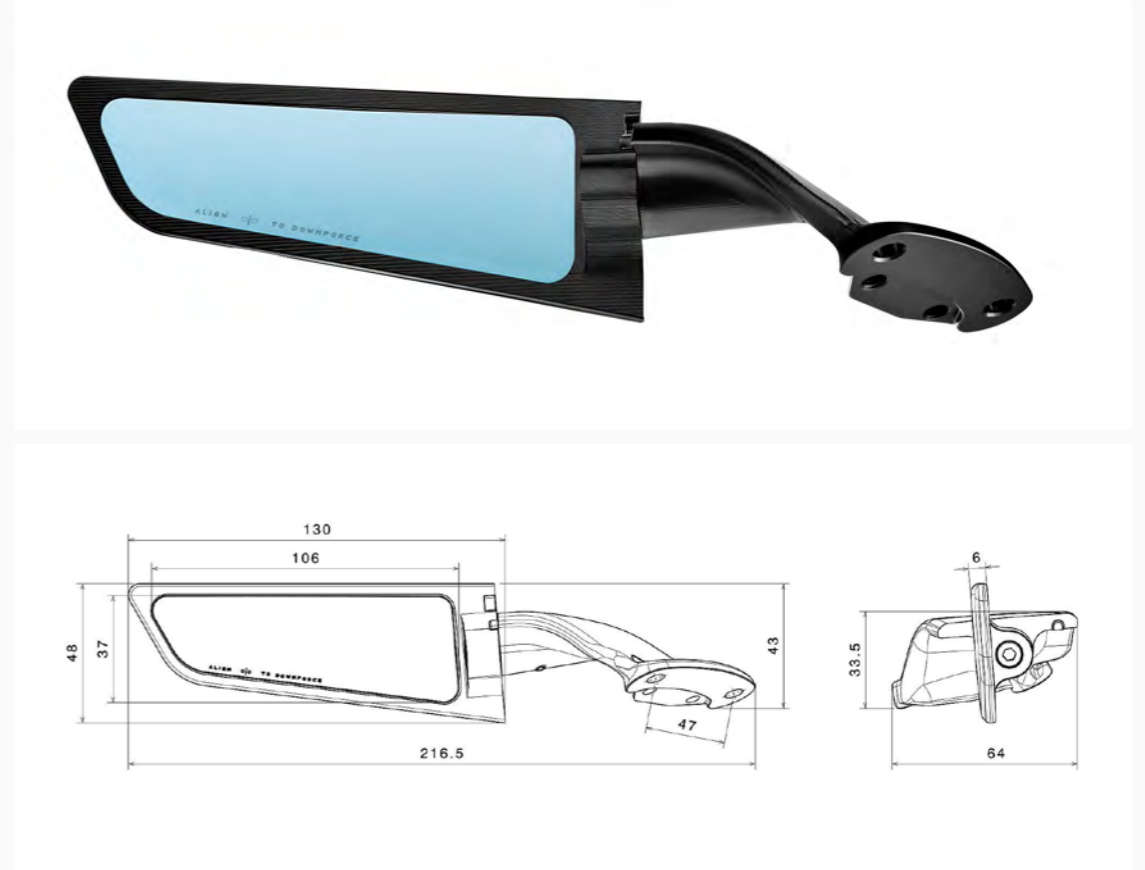

# Dual functionality

**open:** a rear-view mirror

**closed:** an aerodynamic wing

A 25° angle with respect  
to the ground creates

# Aerodynamic riding position

prevents the rider from losing the air protection of the windshield.

Available in three anodized colors

**Silver**

**Thunder Grey**

**Black**

**Stealth**  
Sport Mount  
BSS060B