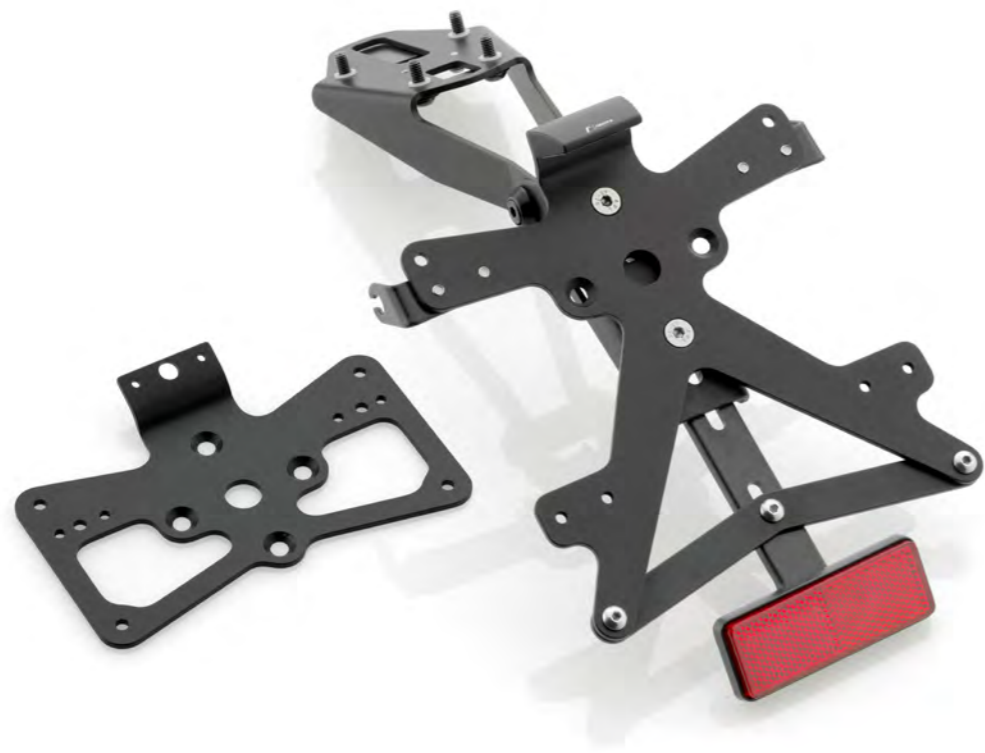

Fox license plate support kit

PT318B