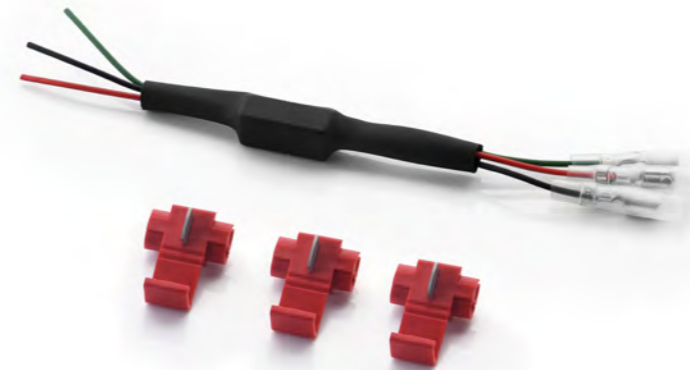

Dual functionality

open: a rear-view mirror

closed: an aerodynamic wing

A 25° angle with respect
to the ground creates

downforce

(around 4 Kg at 300 km/h
with both mirror closed), useful
to improve both bike's grip
and handling.

Aerodynamic riding position

prevents the rider from losing the air protection of the windshield.

Available in three anodized colors

Silver

Thunder Grey

Black

Stealth
Sport Mount
BSS010B

Let's customize the bike
BMW® S 1000 RR

Light Unit
Turn signals
FR070BM

Technopolymer holder
for Rizoma Light Unit turn signals

FR440B

Wiring kit for turn signals
and mirror with integrated turn signal

EE078H

Mounting kit
for Light Unit Rizoma turn signals
to fit on fairing

FR442B

Wiring kit
for rear Rizoma turn signals

EE177H

3D Clutch levers

LCJ710B

3D Brake lever
with Remote Adjuster

LBK700BB

PROGUARD SYSTEM®