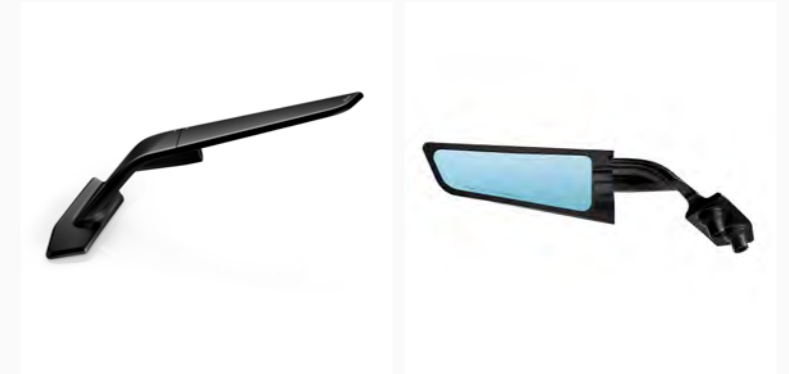

S T E A L T H
for high speed only

BMW® S 1000 RR

reddot winner 2021
best of the best

BMW® S 1000 RR

Out of the interface between racing experience
and aeronautical inspiration comes the new

Stealth mirror

**an accessory specifically designed
for supersport bikes.**

Dual functionality

open: a rear-view mirror

closed: an aerodynamic wing

A 25° angle with respect
to the ground creates

downforce

(around 4 Kg at 300 km/h
with both mirror closed), useful
to improve both bike's grip
and handling.

Aerodynamic riding position

prevents the rider from losing the air protection of the windshield.

Available in three anodized colors

Silver

Thunder Grey

Black

Stealth
Sport Mount
BSS010B

Let's customize the bike
BMW® S 1000 RR

Light Unit
Turn signals
FR070BM

Technopolymer holder
for Rizoma Light Unit turn signals

FR440B

Wiring kit for turn signals
and mirror with integrated turn signal

EE078H

Mounting kit
for Light Unit Rizoma turn signals
to fit on fairing