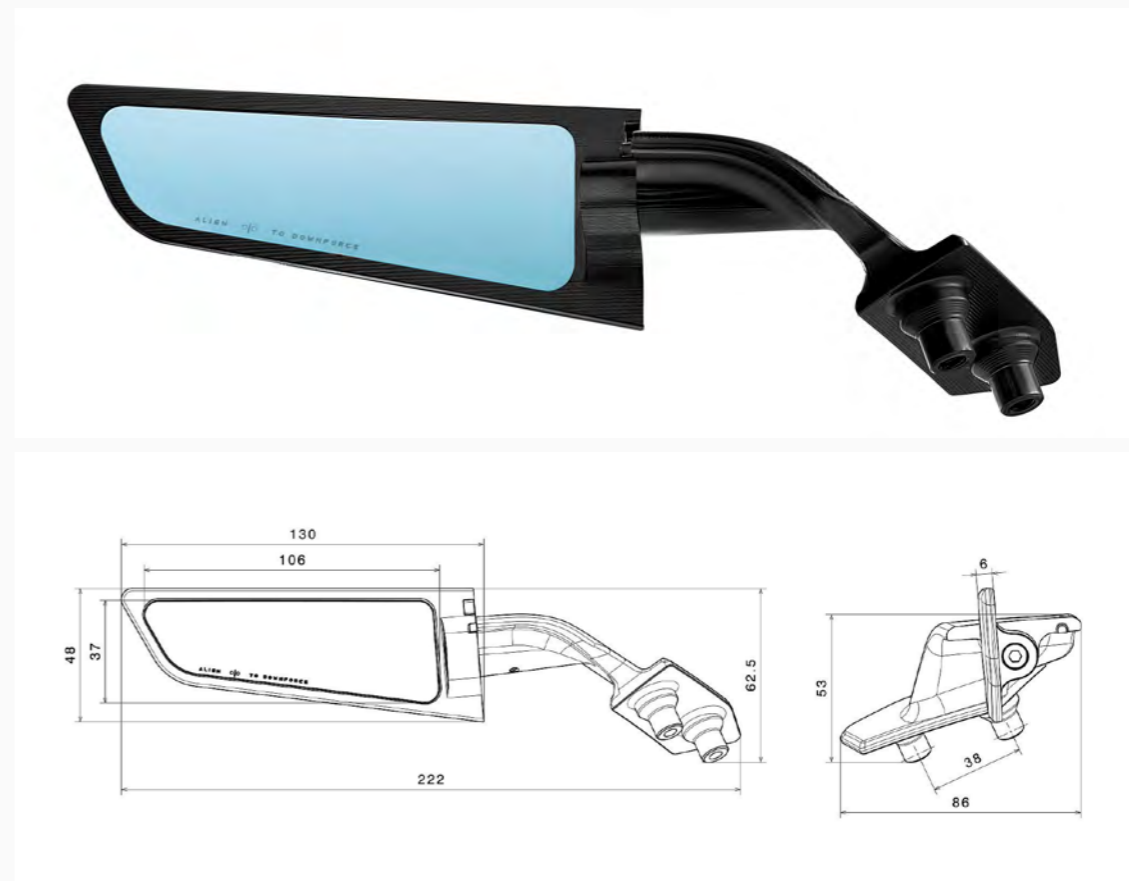

Dual functionality

open: a rear-view mirror

closed: an aerodynamic wing

A 25° angle with respect
to the ground creates

downforce

(around 4 Kg at 300 km/h
with both mirror closed), useful
to improve both bike's grip
and handling.

Aerodynamic riding position

prevents the rider from losing the air protection of the windshield.

Available in three anodized colors

Silver

Thunder Grey

Black

Stealth
Sport Mount
BSS010B

Let's customize the bike
BMW® S 1000 RR

Light Unit
Turn signals
FR070BM

Technopolymer holder
for Rizoma Light Unit turn signals

FR440B

Wiring kit for turn signals
and mirror with integrated turn signal

EE078H

Mounting kit
for Light Unit Rizoma turn signals
to fit on fairing