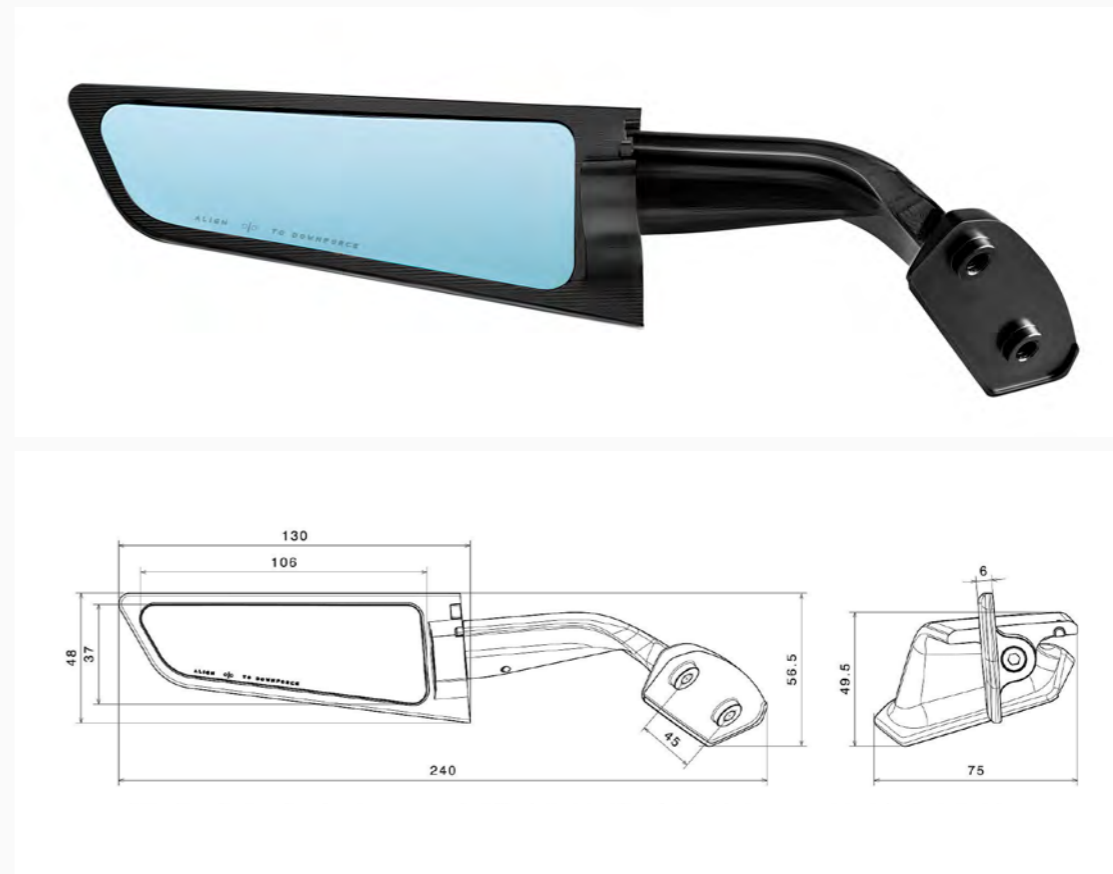

# Aerodynamic riding position

prevents the rider from losing the air protection of the windshield.

Available in three anodized colors

**Silver**

**Thunder Grey**

**Black**

**Stealth**  
Sport Mount  
BSS050B